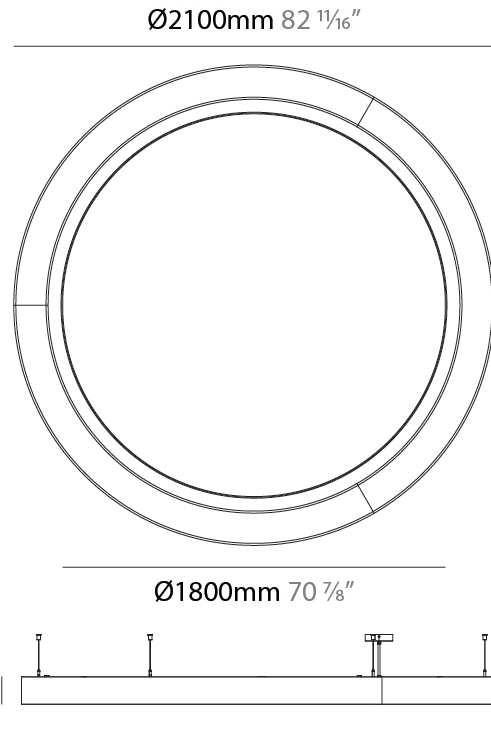

GENERAL

Series: Glorious Acoustic
Partner: Prolicht
Division: Architectural
Installation: Suspension
Product Type: Acoustic
Mounting Location: Ceiling
Light Distribution: Direct

PHYSICAL

Shape: Round
Length (mm): 2100
Length (in): 82 11/16
Width (mm): 120
Width (in): 4 3/4
Diffuser: [PMMA - Opal / Micro-Prism](#)
Fixture Finish: [SSR / BKV / CWI / CRY / HAB / UFT / ITA / RUA / FTG / MYG / LOD / PUS / FRO / FUP / KIA / POP / BLS / SPG / MEY / GOH / CHC / COM / ABZ / JAG / OBR / MOS / ROR](#)
Acoustic Finish: [SFW / CYW / SEE / SYN / MTS / PMB / TTN / CYB / STO / DPE / BES / SHB / ARE / ANE / VRD / CRF](#)
Fixture Material: Aluminum
Primary Material: Acoustic
Cable Details: 2000mm / 78 3/4" or 6000mm / 236 1/4" Transparent Cable

ELECTRICAL

Lamp Type: LED (Zhaga Standard)
Input Wattage (W): 105
Total Output Wattage (W): 84 / 67.2 (3500K)
Dimming: [Phase Dimming / 0-10V Dimming / Matter Dimming](#)
Driver Included: Yes
Driver Location: Integrated
Driver Type: Constant Current - Universal
Driver Class: Class 2
Input Voltage (V): 120 - 277
Constant Current (MA): 350 / 700 (3500K)

LED

[Color Temperature (°K): 2700 / 3000 / 3500 / 4000](#)
Nominal Lumen (lm): Max 10,240
CRI: >90 CRI
Lamp Life (hrs): 50000

OPTICAL

RATINGS AND CERTIFICATIONS

Certified By: CSA Certified to UL and CSA Standards
IP rating: IP20