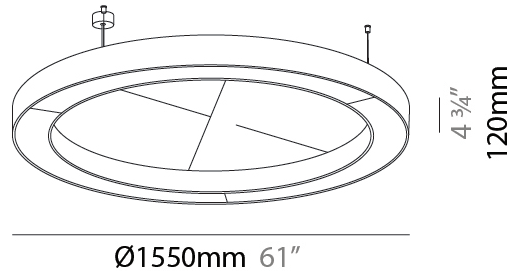

GENERAL

Series: Glorious Acoustic
Partner: Prolicht
Division: Architectural
Installation: Suspension
Product Type: Acoustic
Mounting Location: Ceiling
Light Distribution: Direct

PHYSICAL

Shape: Round
Diameter (mm): 1550
Diameter (in): 61
Width (mm): 120
Width (in): 4 3/4
Diffuser: [PMMA - Opal / Micro-Prism](#)
Fixture Finish: [SSR / BKV / CWI / CRY / HAB / UFT / ITA / RUA / FTG / MYG / LOD / PUS / FRO / FUP / KIA / POP / BLS / SPG / MEY / GOH / CHC / COM / ABZ / JAG / OBR / MOS / ROR](#)
Acoustic Finish: [SFW / CYW / SEE / SYN / MTS / PMB / TTN / CYB / STO / DPE / BES / SHB / ARE / ANE / VRD / CRF](#)
Fixture Material: Aluminum
Primary Material: Acoustic
Cable Details: [2000mm / 78 3/4" or 6000mm / 236 1/4" Transparent Cable](#)

ELECTRICAL

Lamp Type: LED (Zhaga Standard)
Input Wattage (W): 73.4
Total Output Wattage (W): 66.3
Dimming: [Non-Dimmable](#)
Driver Included: Yes
Driver Location: Integrated
Driver Type: Constant Current - Universal
Driver Class: Class 2
Input Voltage (V): 120 - 277

LED

Color Temperature (°K): [2700 / 3000 / 3500 / 4000](#)
Max. Delivered Lumen (lm): [6224 / 6442 / 7564 / 6549](#)
Nominal Lumen (lm): [9575 / 9910 / 11636 / 10075](#)
CRI: >90 CRI
Lamp Life (hrs): 50000

OPTICAL

RATINGS AND CERTIFICATIONS

Certified By: CSA Certified to UL and CSA Standards
IP rating: IP20